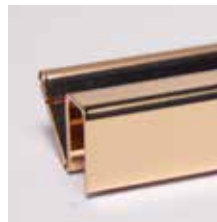

F2 - acciaio inox verniciato ral - Printed

Opaco bianco - Matt white

Opaco nero - Matt black

F3 - Acciaio inox finitura galvanica - Steel in galvanic finishes

Fiammato rame opaco
Oxidized matt copper

Fiammato ottone lucido
Oxidized glossy brass

Fiammato rame lucido
Oxidized glossy copper

Nichel nero opaco
Nickel matt black

Brunito lucido
Glossy burnished

Bronzo ottone lucido
Glossy bronze brass

Bronzo rame lucido
Glossy bronze copper

Fiammato ottone opaco
Oxidized matt brass